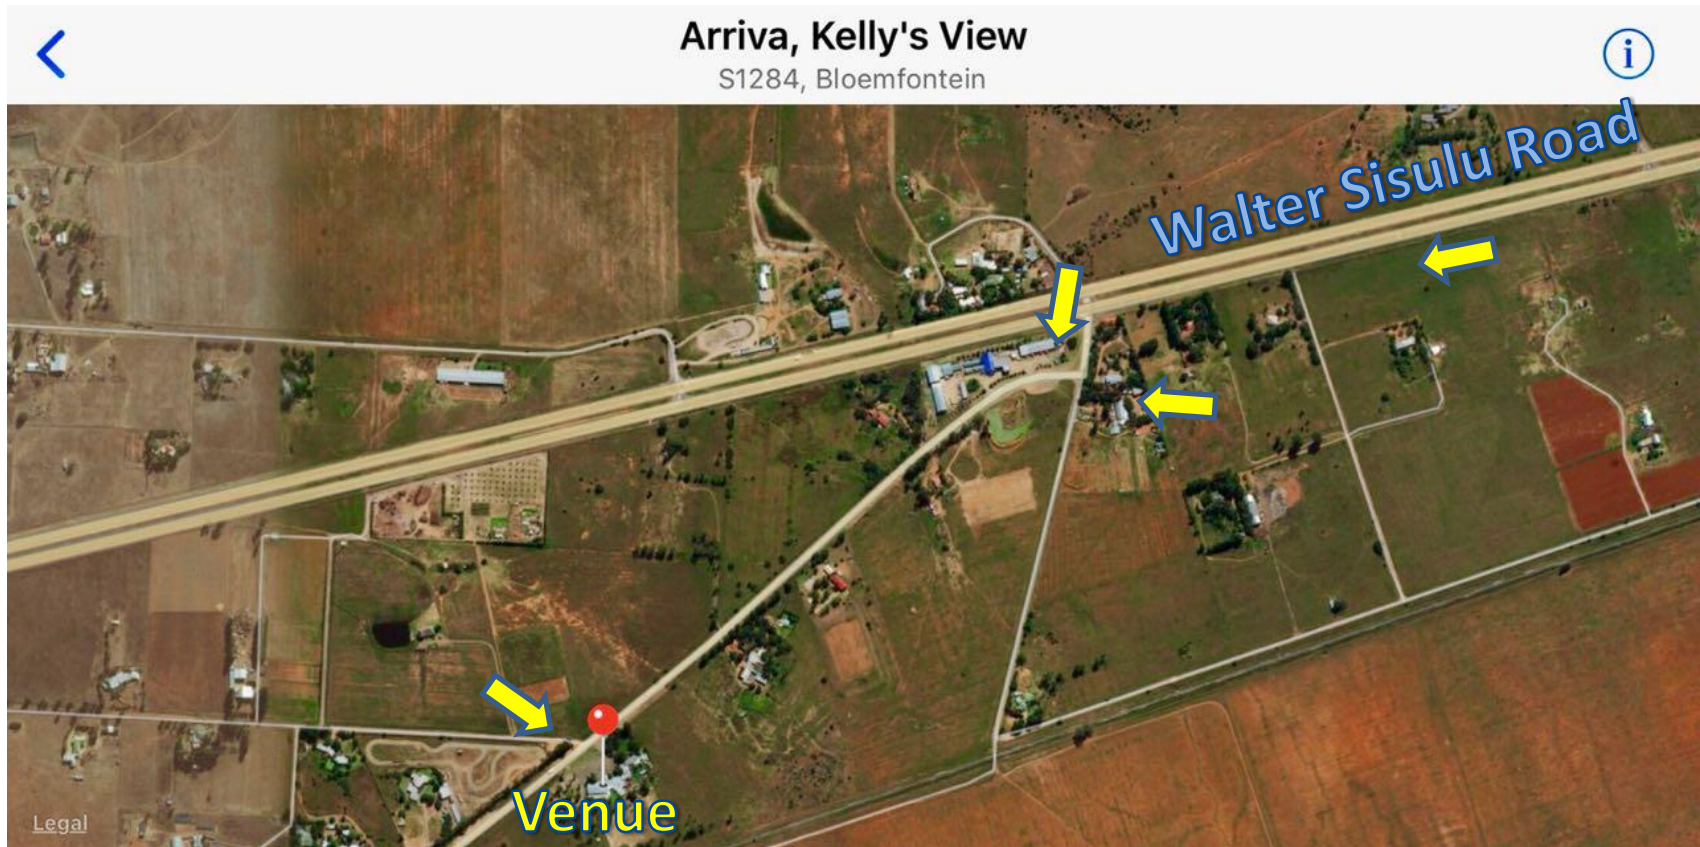

Magic Events Venue: Kelley's View

From the N1 crossing you travel on Walter Sisulu Road,
4th Road to your Left
1st Road to your Right (S1284)
Venue will be on your Left
(If lost send whatsapp to 082 878 2037 for pin drop)